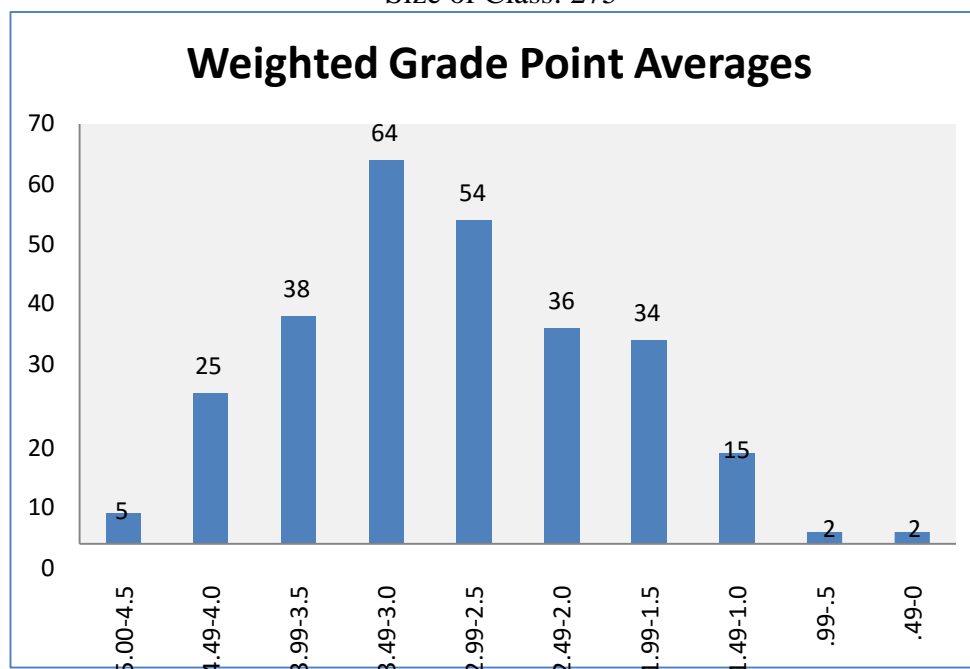

**Distribution of SAT Scores for the Class of 2016**

With the graduating class of 2016, College Board reported 273 students took the test. The results are as follows:

	<b>Critical Reading</b>	<b>Math</b>	<b>Writing</b>
700-800	12	15	22
600-690	68	64	58
500-590	88	106	71
400-490	79	63	84
300-390	21	24	33
200-290	5	1	5
<b>Mean</b>	<b>527</b>	<b>537</b>	<b>523</b>

## Profile for the Class of 2017

Based on Weighted GPA

Size of Class: 275

**Highest GPA in the Class of 2017 as of June 2016: 4.76**